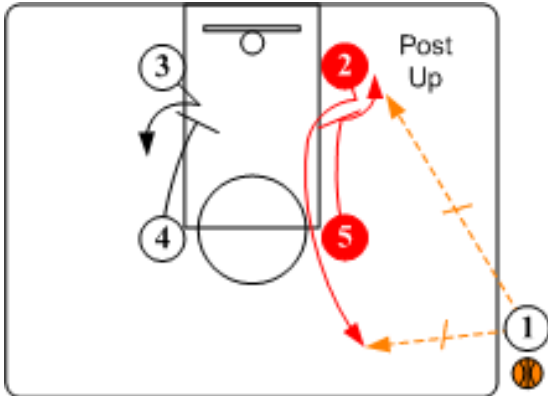

## Box Alignment - "Zipper"

Primary "Go To" Player: #2 Point

Secondary "Go To" Player: #4 Power Forward

Zipper employs down screens to create high percentage shots for shooters. If/when defense switches it produces a mismatch in the low post area.

### Right Side Entry

**Down Screen.** O5 sets a down screen for shooter O2. Inbounder O1 looks to make an inbounds pass to O2 popping out off O5's screen or directly to O5 posting up.

**Down Screen.** If O2 does not take the shot, O2 then looks to pass to O3 coming off O4's weakside down screen. If/when O3 does not have an open shot, O3 takes the ball to wing on dribble and looks to feed O4 posting up. When post up is not available play action flows into a preset continuity.

### Left Side Entry

**Down Screen.** O5 sets a down screen for shooter O2. Inbounder O1 looks to make an inbounds pass to O2 popping out off O5's screen or directly to O5 posting up.

**Down Screen.** If O2 does not take the shot, O2 then looks to pass to O3 coming off O4's weakside down screen. If/when O3 does not have an open shot, O3 takes the ball to wing on dribble and looks to feed O4 posting up. When post up is not available play action flows into a preset continuity.