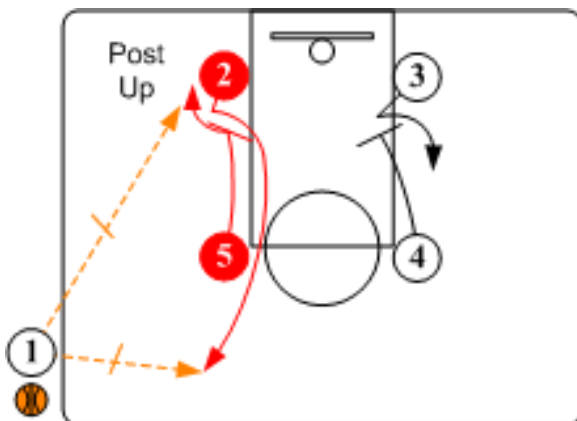

## Box Alignment - "Zipper"

Primary "Go To" Player: #2 Point

Secondary "Go To" Player: #4 Power Forward

Zipper employs down screens to create high percentage shots for shooters. If/when defense switches it produces a mismatch in the low post area.

### Right Side Entry

**Down Screen.** O5 sets a down screen for shooter O2. Inbounder O1 looks to make an inbounds pass to O2 popping out off O5's screen or directly to O5 posting up.

**Down Screen.** If O2 does not take the shot, O2 then looks to pass to O3 coming off O4's weakside down screen. If/when O3 does not have an open shot, O3 takes the ball to wing on dribble and looks to feed O4 posting up. When post up is not available play action flows into a preset continuity.

### Left Side Entry

**Down Screen.** O5 sets a down screen for shooter O2. Inbounder O1 looks to make an inbounds pass to O2 popping out off O5's screen or directly to O5 posting up.

**Down Screen.** If O2 does not take the shot, O2 then looks to pass to O3 coming off O4's weakside down screen. If/when O3 does not have an open shot, O3 takes the ball to wing on dribble and looks to feed O4 posting up. When post up is not available play action flows into a preset continuity.