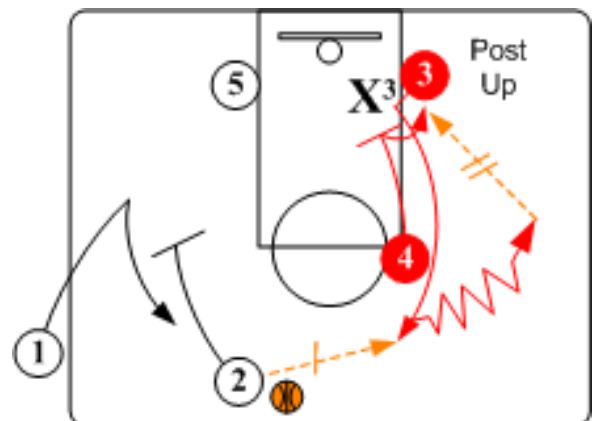

## Box Alignment - "Zipper"

Primary "Go To" Player: #2 Point

Secondary "Go To" Player: #4 Power Forward

Zipper employs down screens to create high percentage shots for shooters. If/when defense switches it produces a mismatch in the low post area.

### Right Side Entry

**Down Screen.** O5 sets a down screen for shooter O2. Inbounder O1 looks to make an inbounds pass to O2 popping out off O5's screen or directly to O5 posting up.

**Down Screen.** If O2 does not take the shot, O2 then looks to pass to O3 coming off O4's weakside down screen. If/when O3 does not have an open shot, O3 takes the ball to wing on dribble and looks to feed O4 posting up. When post up is not available play action flows into a preset continuity.

### Left Side Entry

**Down Screen.** O5 sets a down screen for shooter O2. Inbounder O1 looks to make an inbounds pass to O2 popping out off O5's screen or directly to O5 posting up.

**Down Screen.** If O2 does not take the shot, O2 then looks to pass to O3 coming off O4's weakside down screen. If/when O3 does not have an open shot, O3 takes the ball to wing on dribble and looks to feed O4 posting up. When post up is not available play action flows into a preset continuity.