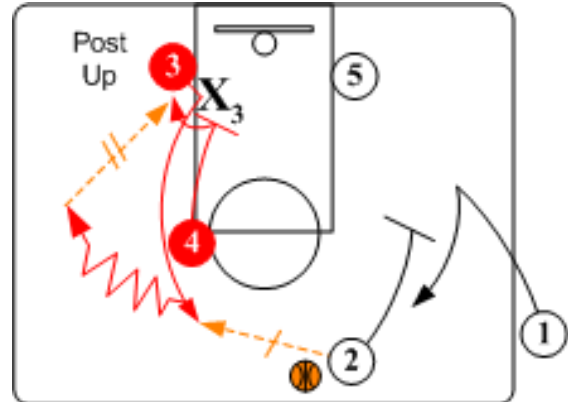

## Box Alignment - "Zipper"

Primary "Go To" Player: #2 Point

Secondary "Go To" Player: #4 Power Forward

Zipper employs down screens to create high percentage shots for shooters. If/when defense switches it produces a mismatch in the low post area.

### Right Side Entry

**Down Screen.** O5 sets a down screen for shooter O2. Inbounder O1 looks to make an inbounds pass to O2 popping out off O5's screen or directly to O5 posting up.

**Down Screen.** If O2 does not take the shot, O2 then looks to pass to O3 coming off O4's weakside down screen. If/when O3 does not have an open shot, O3 takes the ball to wing on dribble and looks to feed O4 posting up. When post up is not available play action flows into a preset continuity.

### Left Side Entry

**Down Screen.** O5 sets a down screen for shooter O2. Inbounder O1 looks to make an inbounds pass to O2 popping out off O5's screen or directly to O5 posting up.

**Down Screen.** If O2 does not take the shot, O2 then looks to pass to O3 coming off O4's weakside down screen. If/when O3 does not have an open shot, O3 takes the ball to wing on dribble and looks to feed O4 posting up. When post up is not available play action flows into a preset continuity.