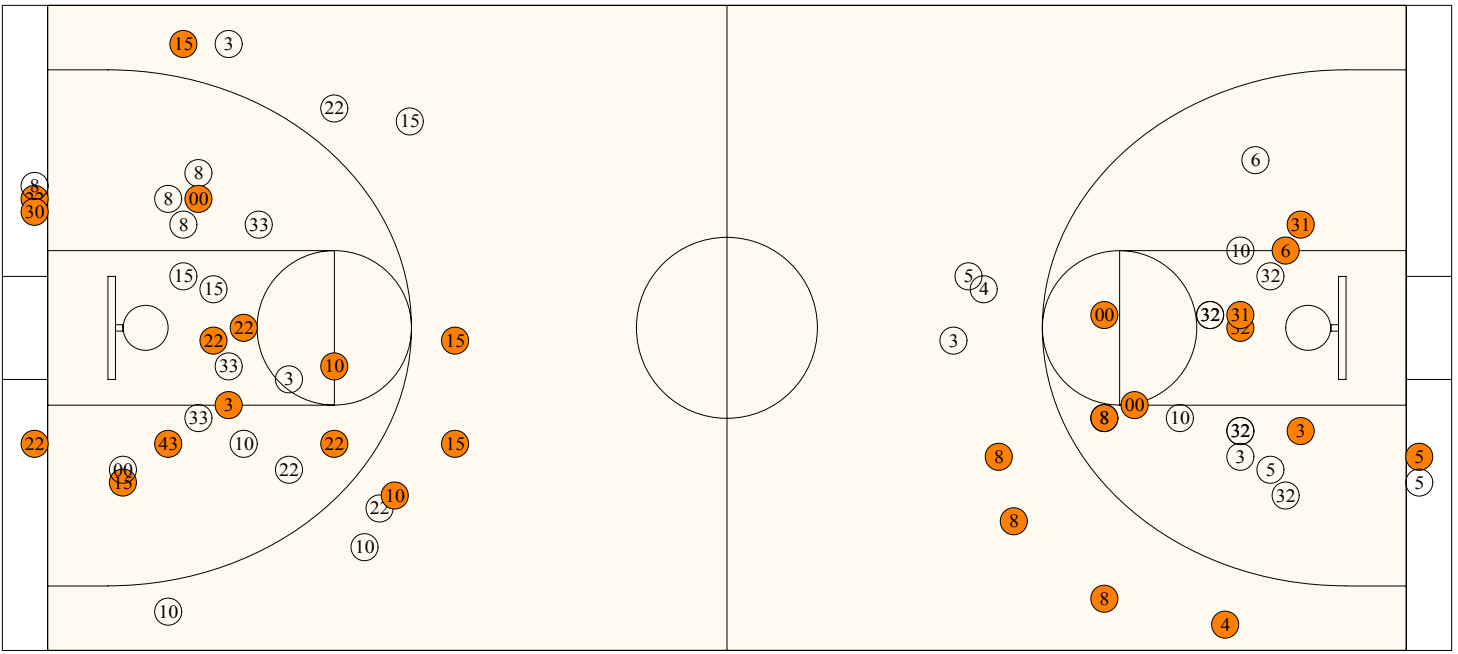

FIRST HALF

Seattle

Shooting	Pts	Pts
2FG 11/24 (45.8%)	22	Pts/Shot 1.03
3FG 4/10 (40.0%)	12	2nd Eff Pts 6
TFG 15/34 (44.1%)	6	Pts off TO's 6
FT 6/10 (60.0%)	6	3Pt Eff +9.4
Scoring Distribution: 2FG 55.0% 3FG 30.0% FT 15.0%		

Los Angeles

Shooting	Pts	Pts
2FG 9/22 (40.9%)	18	Pts/Shot 1.13
3FG 4/7 (57.1%)	12	2nd Eff Pts 0
TFG 13/29 (44.8%)	7	Pts off TO's 7
FT 6/6 (100%)	6	3Pt Eff +29.9
Scoring Distribution: 2FG 50.0% 3FG 33.3% FT 16.7%		

SECOND HALF

Seattle

2FG 12/21 (57.1%)	24	Pts/Shot 1.16
3FG 3/10 (30.0%)	9	2nd Eff Pts 8
TFG 15/31 (48.4%)	16	Pts off TO's 16
FT 17/25 (68.0%)	17	3Pt Eff -8.1
Scoring Distribution: 2FG 48.0% 3FG 18.0% FT 34.0%		

Los Angeles

2FG 7/21 (33.3%)	14	Pts/Shot 0.97
3FG 3/8 (37.5%)	9	2nd Eff Pts 2
TFG 10/29 (34.5%)	7	Pts off TO's 7
FT 12/15 (80.0%)	12	3Pt Eff +15.3
Scoring Distribution: 2FG 40.0% 3FG 25.7% FT 34.3%		