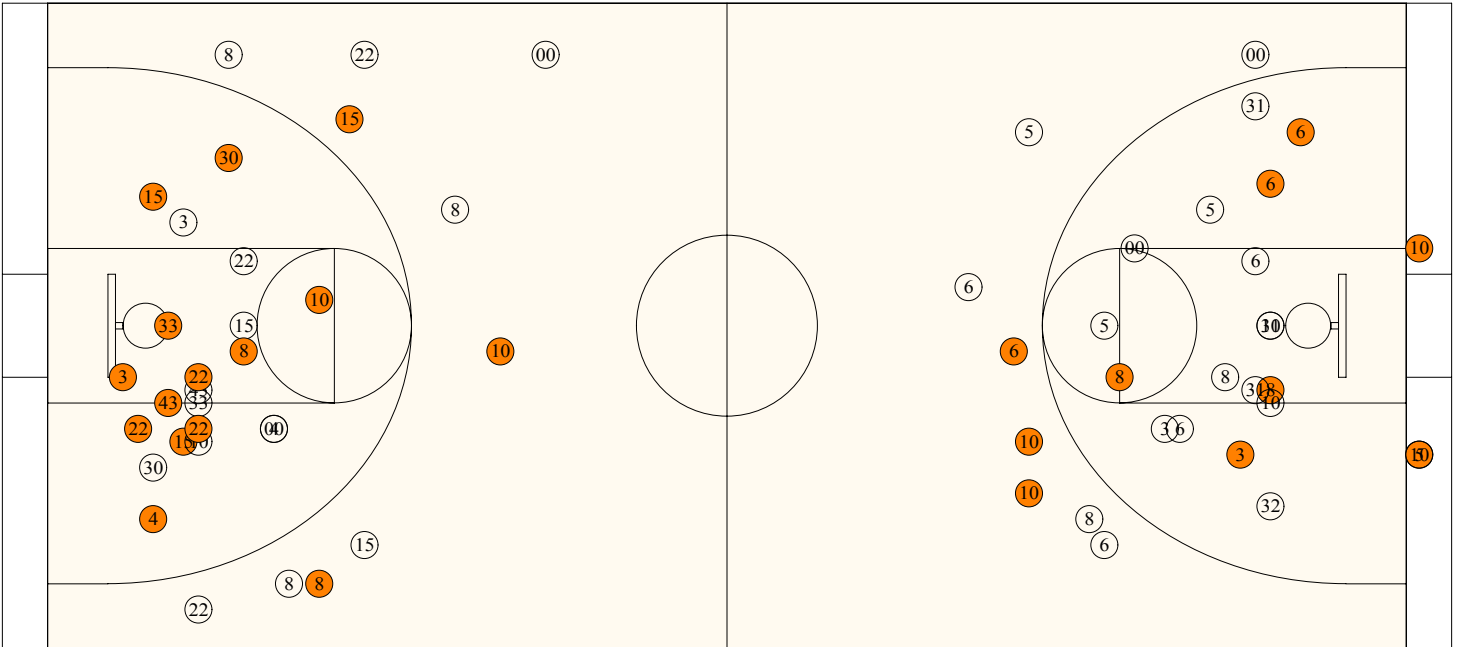

FIRST HALF

Seattle

Shooting	Pts	Pts
2FG 11/24 (45.8%)	22	Pts/Shot 1.03
3FG 4/10 (40.0%)	12	2nd Eff Pts 6
TFG 15/34 (44.1%)	6	Pts off TO's 6
FT 6/10 (60.0%)	6	3Pt Eff +9.4
Scoring Distribution: 2FG 55.0% 3FG 30.0% FT 15.0%		

Los Angeles

Shooting	Pts	Pts
2FG 9/22 (40.9%)	18	Pts/Shot 1.13
3FG 4/7 (57.1%)	12	2nd Eff Pts 0
TFG 13/29 (44.8%)	7	Pts off TO's 7
FT 6/6 (100%)	6	3Pt Eff +29.9
Scoring Distribution: 2FG 50.0% 3FG 33.3% FT 16.7%		

SECOND HALF

Seattle

2FG 12/21 (57.1%)	24	Pts/Shot 1.16
3FG 3/10 (30.0%)	9	2nd Eff Pts 8
TFG 15/31 (48.4%)	16	Pts off TO's 16
FT 17/25 (68.0%)	17	3Pt Eff -8.1
Scoring Distribution: 2FG 48.0% 3FG 18.0% FT 34.0%		

Los Angeles

2FG 7/21 (33.3%)	14	Pts/Shot 0.97
3FG 3/8 (37.5%)	9	2nd Eff Pts 2
TFG 10/29 (34.5%)	7	Pts off TO's 7
FT 12/15 (80.0%)	12	3Pt Eff +15.3
Scoring Distribution: 2FG 40.0% 3FG 25.7% FT 34.3%		