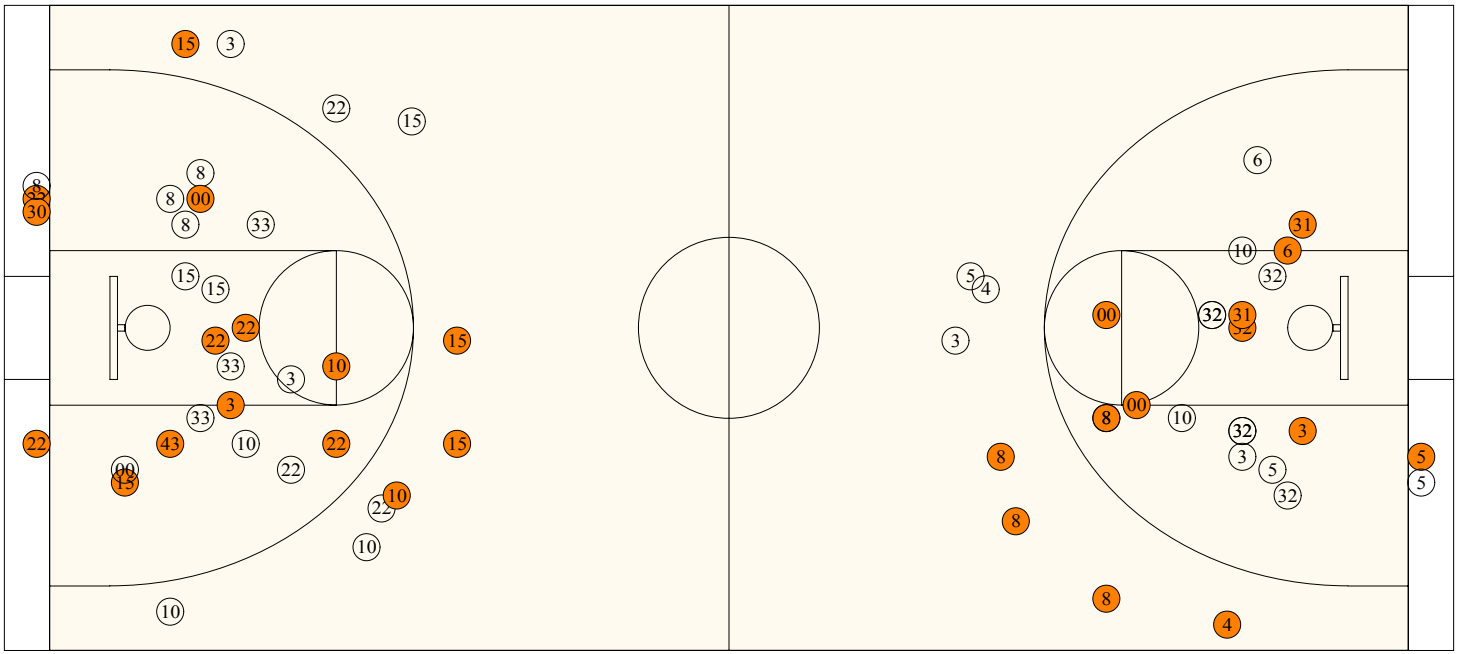

FIRST HALF

Seattle

Shooting	Pts	Pts
2FG 11/24 (45.8%)	22	Pts/Shot 1.03
3FG 4/10 (40.0%)	12	2nd Eff Pts 6
TFG 15/34 (44.1%)	6	Pts off TO's 6
FT 6/10 (60.0%)	6	3Pt Eff +9.4
Scoring Distribution: 2FG 55.0% 3FG 30.0% FT 15.0%		

Los Angeles

Shooting	Pts	Pts
2FG 9/22 (40.9%)	18	Pts/Shot 1.13
3FG 4/7 (57.1%)	12	2nd Eff Pts 0
TFG 13/29 (44.8%)	7	Pts off TO's 7
FT 6/6 (100%)	6	3Pt Eff +29.9
Scoring Distribution: 2FG 50.0% 3FG 33.3% FT 16.7%		

SECOND HALF

Seattle

2FG 12/21 (57.1%)	24	Pts/Shot 1.16
3FG 3/10 (30.0%)	9	2nd Eff Pts 8
TFG 15/31 (48.4%)	16	Pts off TO's 16
FT 17/25 (68.0%)	17	3Pt Eff -8.1
Scoring Distribution: 2FG 48.0% 3FG 18.0% FT 34.0%		

Los Angeles

2FG 7/21 (33.3%)	14	Pts/Shot 0.97
3FG 3/8 (37.5%)	9	2nd Eff Pts 2
TFG 10/29 (34.5%)	7	Pts off TO's 7
FT 12/15 (80.0%)	12	3Pt Eff +15.3
Scoring Distribution: 2FG 40.0% 3FG 25.7% FT 34.3%		