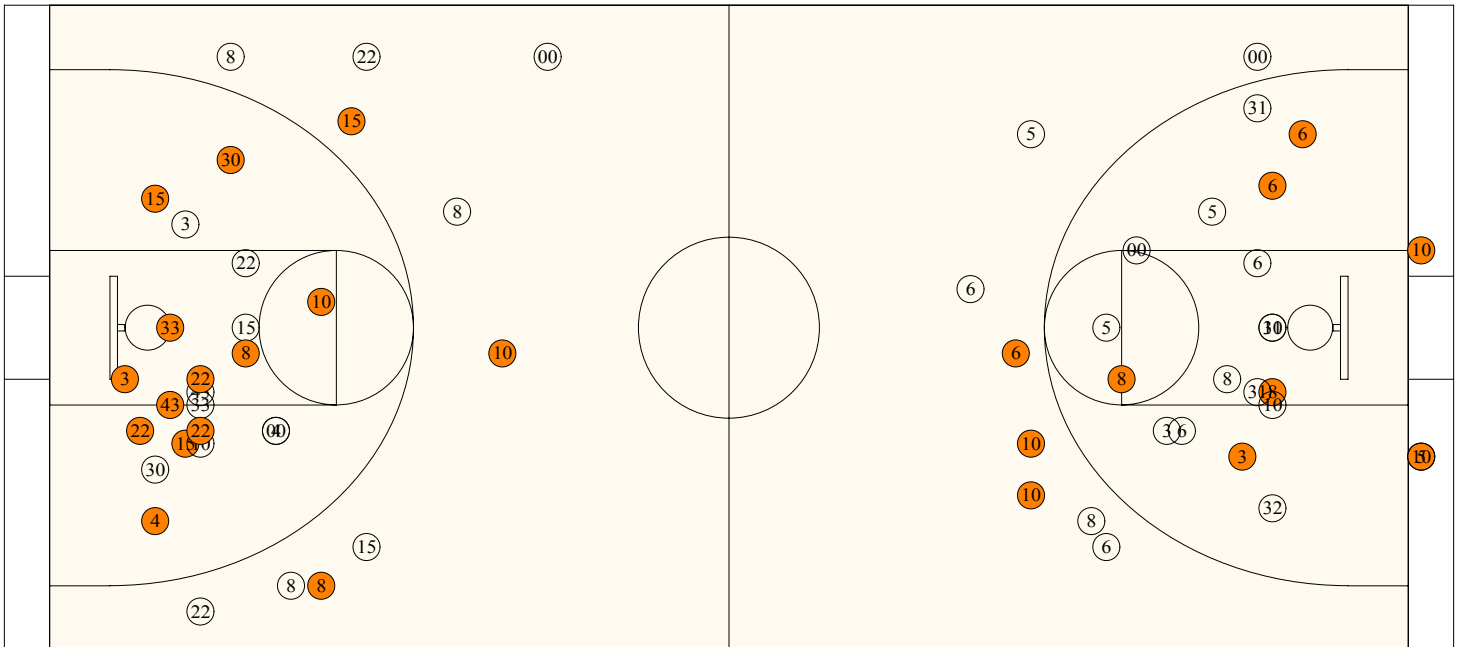

FIRST HALF

Seattle

Shooting	Pts	Pts
2FG 11/24 (45.8%)	22	Pts/Shot 1.03
3FG 4/10 (40.0%)	12	2nd Eff Pts 6
TFG 15/34 (44.1%)	6	Pts off TO's 6
FT 6/10 (60.0%)	6	3Pt Eff +9.4
Scoring Distribution: 2FG 55.0% 3FG 30.0% FT 15.0%		

Los Angeles

Shooting	Pts	Pts
2FG 9/22 (40.9%)	18	Pts/Shot 1.13
3FG 4/7 (57.1%)	12	2nd Eff Pts 0
TFG 13/29 (44.8%)	7	Pts off TO's 7
FT 6/6 (100%)	6	3Pt Eff +29.9
Scoring Distribution: 2FG 50.0% 3FG 33.3% FT 16.7%		

SECOND HALF

Seattle

2FG 12/21 (57.1%)	24	Pts/Shot 1.16
3FG 3/10 (30.0%)	9	2nd Eff Pts 8
TFG 15/31 (48.4%)	16	Pts off TO's 16
FT 17/25 (68.0%)	17	3Pt Eff -8.1
Scoring Distribution: 2FG 48.0% 3FG 18.0% FT 34.0%		

Los Angeles

2FG 7/21 (33.3%)	14	Pts/Shot 0.97
3FG 3/8 (37.5%)	9	2nd Eff Pts 2
TFG 10/29 (34.5%)	7	Pts off TO's 7
FT 12/15 (80.0%)	12	3Pt Eff +15.3
Scoring Distribution: 2FG 40.0% 3FG 25.7% FT 34.3%		