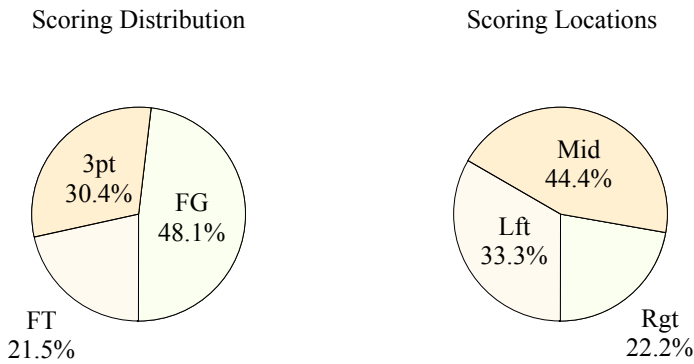

All Shots

Shot Summary	M/A	%	PTS
3Pt FG	8/15	53.3%	24
2Pt FG	19/50	38.0%	38
Layups - L	0/0	0.0%	0
Layups - R	0/0	0.0%	0
Dunks	0/0	0.0%	0
Putbacks	1/1	100.0%	2
Overall Shooting	27/65	41.5%	62
Free Throws	17/22	77.3%	17
Paint Points			16
Pts off Steals			3
2nd Chance Pts			14
Total Points			79
Scoring Efficiency			
Points/Shot	1.04		
2pt Points/Shot	0.76		
3pt Points/Shot	1.60		
FT Points/Shot	0.77		
2pt/3pt Eff	+28.0		
Pts/Possession	0.93		
Shots/Possession	0.88		

Made Shots

Scoring Range

By Period	FG	FGA	FG%	3Pt	3PA	3P%	FT	FTA	FT%	PTS	ORB	DRB	TR	PF	AST	TO	BS	ST	P/S
1st Period	9	19	47.4	2	4	50.0	8	8	100	28	2	14	16	5	7	3	0	1	1.22
2nd Period	4	18	22.2	0	2	0.00	1	2	50.0	9	4	9	13	8	1	4	0	1	0.47
3rd Period	6	15	40.0	3	5	60.0	3	4	75.0	18	3	8	11	6	4	6	1	1	1.06
4th Period	8	13	61.5	3	4	75.0	5	8	62.5	24	0	9	9	11	2	5	0	1	1.41
Game	27	65	41.5	8	15	53.3	17	22	77.3	79	9	40	49	30	14	18	1	4	1.04