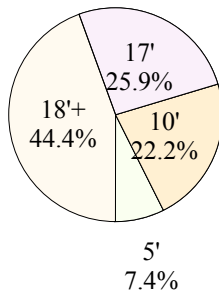

All Shots

Shot Summary	M/A	%	PTS
3Pt FG	8/15	53.3%	24
2Pt FG	19/50	38.0%	38
Layups - L	0/0	0.0%	0
Layups - R	0/0	0.0%	0
Dunks	0/0	0.0%	0
Putbacks	1/1	100.0%	2
Overall Shooting	27/65	41.5%	62
Free Throws	17/22	77.3%	17
Paint Points			16
Pts off Steals			3
2nd Chance Pts			14
Total Points			79
Scoring Efficiency			
Points/Shot	1.04		
2pt Points/Shot	0.76		
3pt Points/Shot	1.60		
FT Points/Shot	0.77		
2pt/3pt Eff	+28.0		
Pts/Possession	0.93		
Shots/Possession	0.88		

Made Shots

Scoring Range

By Period	FG	FGA	FG%	3Pt	3PA	3P%	FT	FTA	FT%	PTS	ORB	DRB	TR	PF	AST	TO	BS	ST	P/S
1st Period	9	19	47.4	2	4	50.0	8	8	100	28	2	14	16	5	7	3	0	1	1.22
2nd Period	4	18	22.2	0	2	0.00	1	2	50.0	9	4	9	13	8	1	4	0	1	0.47
3rd Period	6	15	40.0	3	5	60.0	3	4	75.0	18	3	8	11	6	4	6	1	1	1.06
4th Period	8	13	61.5	3	4	75.0	5	8	62.5	24	0	9	9	11	2	5	0	1	1.41
Game	27	65	41.5	8	15	53.3	17	22	77.3	79	9	40	49	30	14	18	1	4	1.04